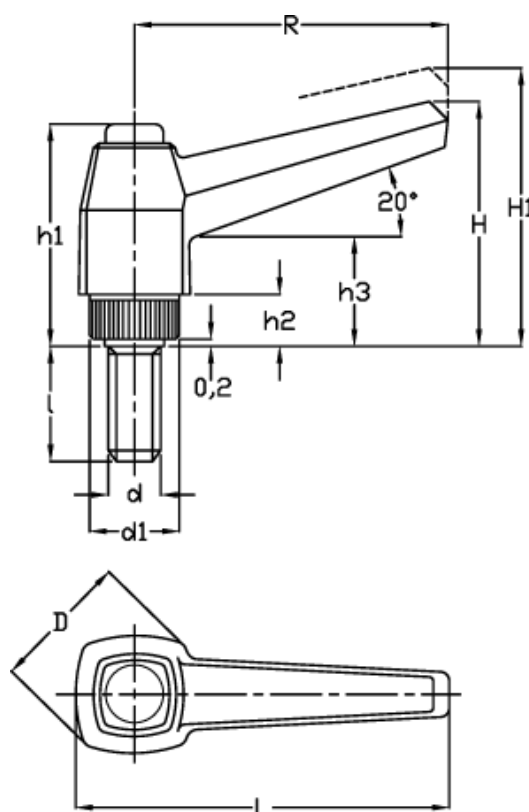

Data Sheet

Article number: 2303141501

Description: E+G Adjustable handle w/threaded stud
MRX.63 p-M8x16

Measures

D	= 23	I	= 16
d1	= 15	L	= 73
d 6g	= M8	Number of teeth	= 20
H	= 43	R	= 63
h1	= 37		
H1	= 46.5		
h2	= 8		
h3	= 17		